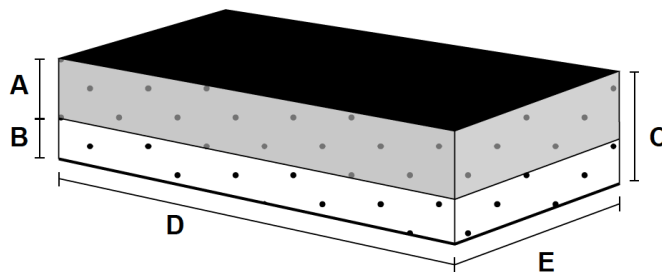

## Hand sanding blocks

Product code:  
HBDU

<b>Abrasive Size:</b>	70 x 125mm
<b>Fixing:</b>	Velcro®
<b>Density:</b>	Soft Foam + Medium Foam
<b>Material:</b>	PUR Foam Open Cell Medium Hard, PUR Foam Open Cell Extra Soft

<b>A:</b>	Medium 18mm
<b>B:</b>	Soft 12mm
<b>C:</b>	30mm
<b>D:</b>	123mm
<b>E:</b>	68mm